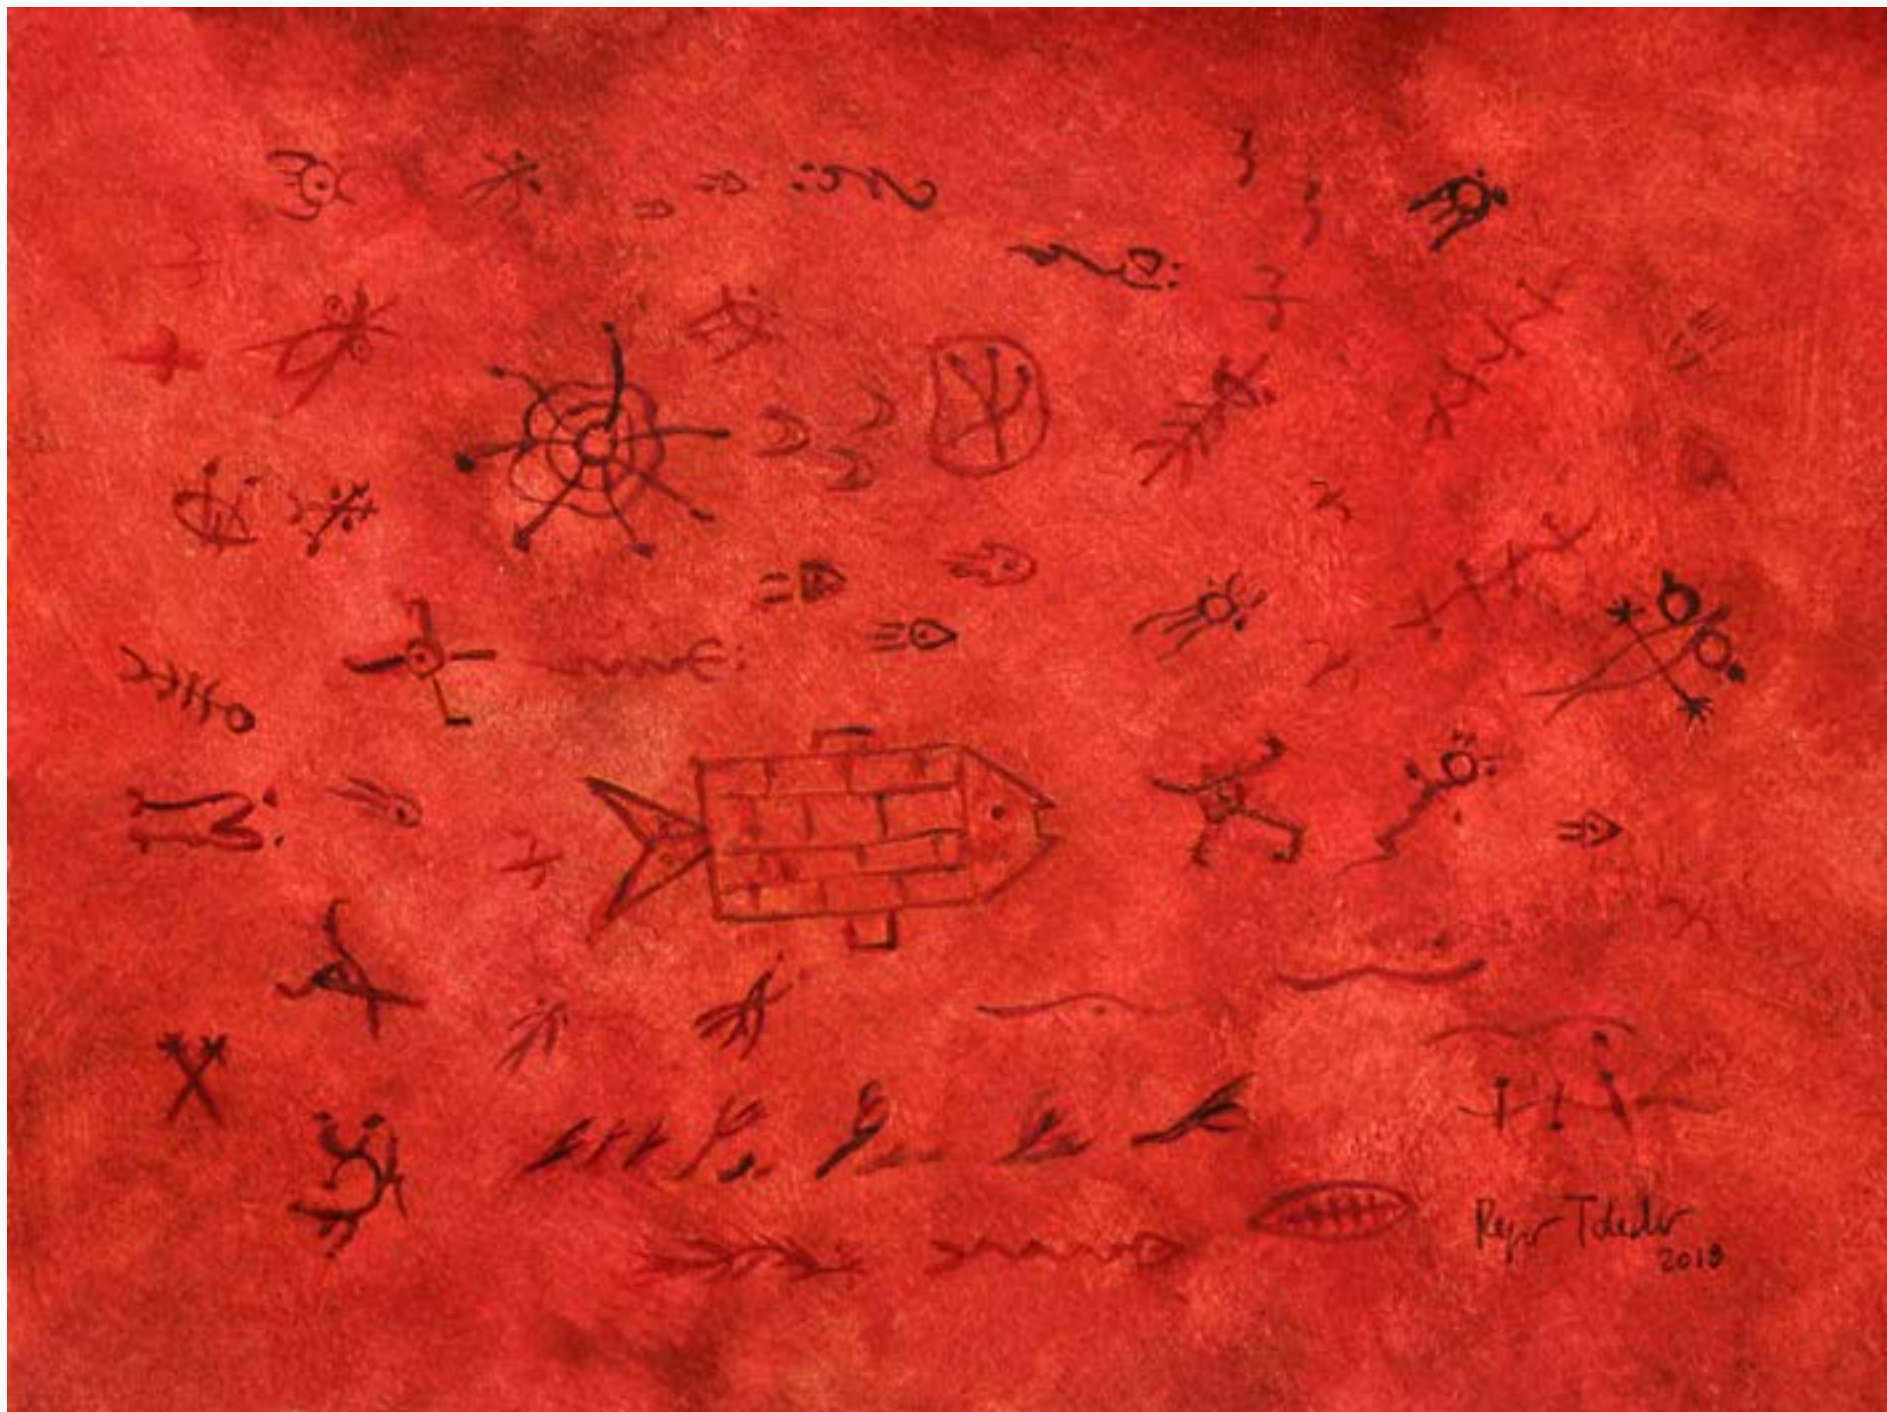

The background features a collection of thin, black line-art shapes. On the left and right sides, there are several organic, cell-like forms with irregular outlines and some internal smaller shapes. At the bottom center, there is a prominent star-like shape with five points and a central circle. The overall aesthetic is minimalist and graphic.

Reyn Tolentino 2018

Reyn Toleda 2018

Pejo Tolichur 2010

Rayor Tcheu
2019

Rajiv Toludat 2018

Handwritten symbols in the first row, including stylized human figures and abstract shapes.

Handwritten symbols in the second row, featuring various abstract and human-like forms.

Handwritten symbols in the third row, including star-like and human-like motifs.

Handwritten symbols in the fourth row, showing abstract shapes and human-like figures.

Handwritten symbols in the fifth row, including a circular symbol with a cross and other abstract forms.