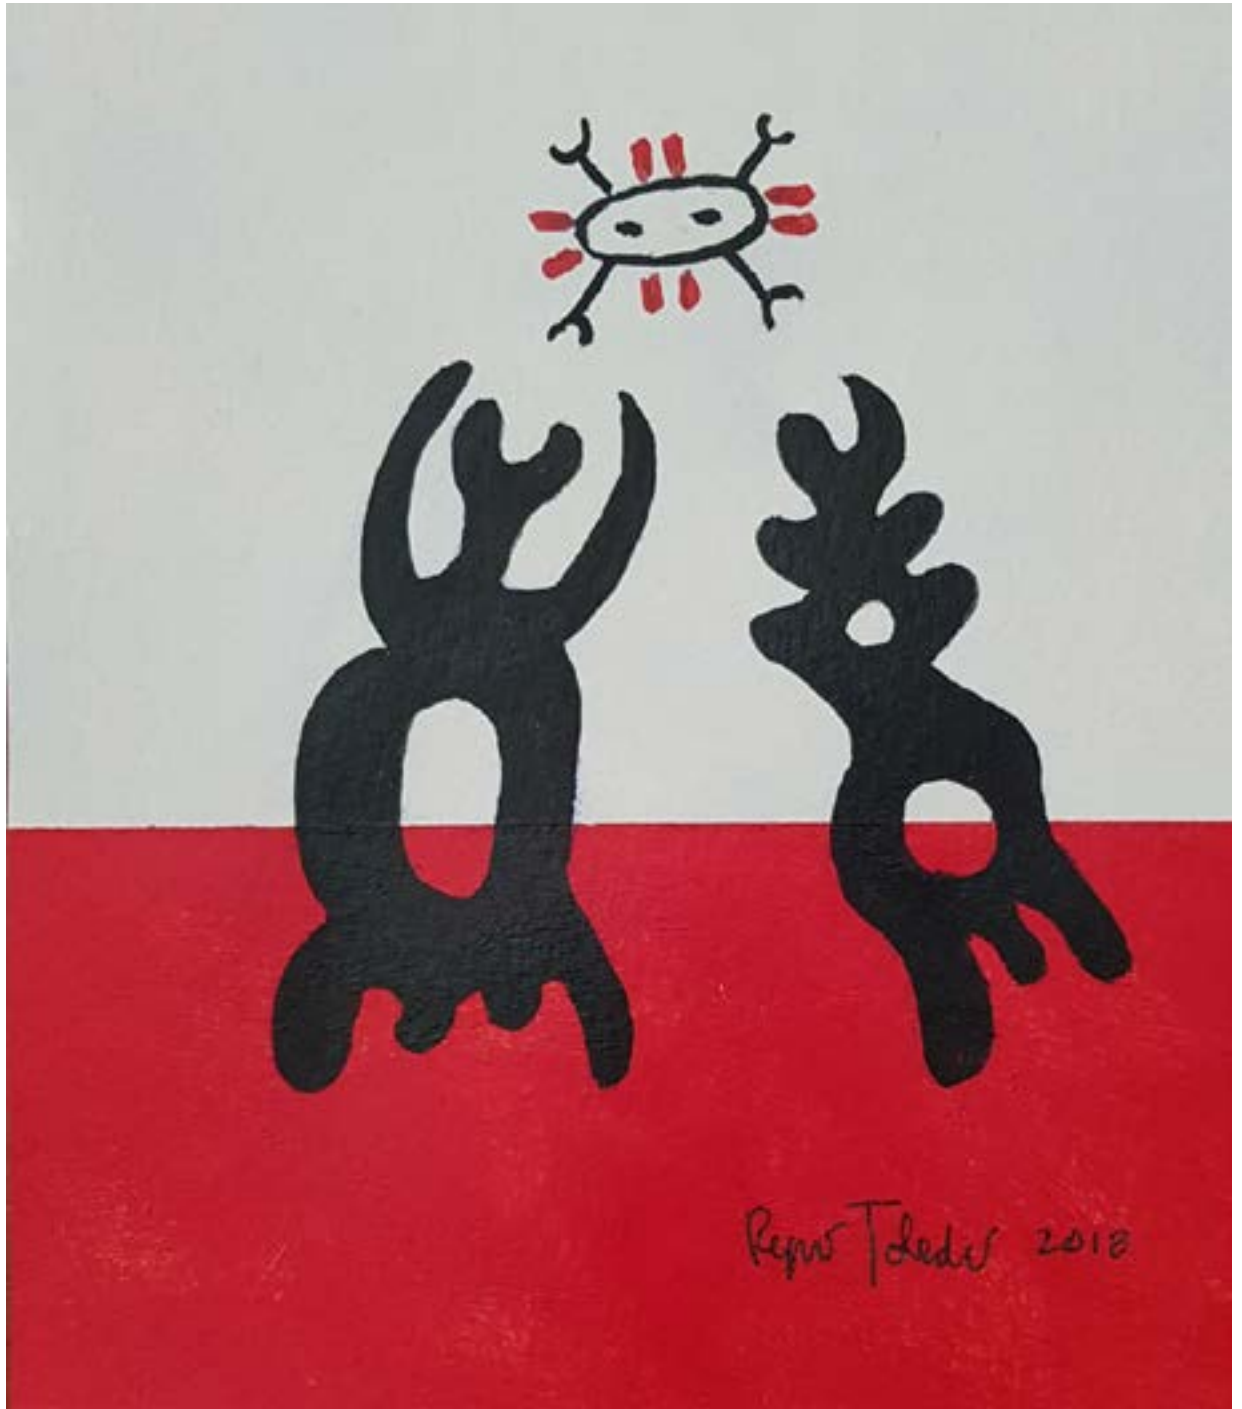

The background features a collection of thin, black line-art shapes. On the left and right sides, there are several organic, cell-like forms with irregular outlines and some internal smaller shapes. At the bottom center, there is a prominent star-like shape with five points and a central circle. The overall aesthetic is minimalist and graphic.

Pepoglifos

por Pepo Toledo

Reyn Toledo 2018

Roger Toledo 2018

Reto Toledo 2018

Reyo Toledo 2018

Rafael Toledo 2010

Reyn Toledo 2018

Reyn Tolentino 2018

Reyn Toleda 2018

Pejo Tolichur 2010

Rayor Tcheu
2019

Rajiv Toludat 2018

Handwritten symbols in the first row, including stylized human figures and abstract shapes.

Handwritten symbols in the second row, featuring various abstract and human-like forms.

Handwritten symbols in the third row, including star-like and human-like motifs.

Handwritten symbols in the fourth row, showing abstract shapes and human-like figures.

Handwritten symbols in the fifth row, including a circular symbol with a cross and other abstract forms.